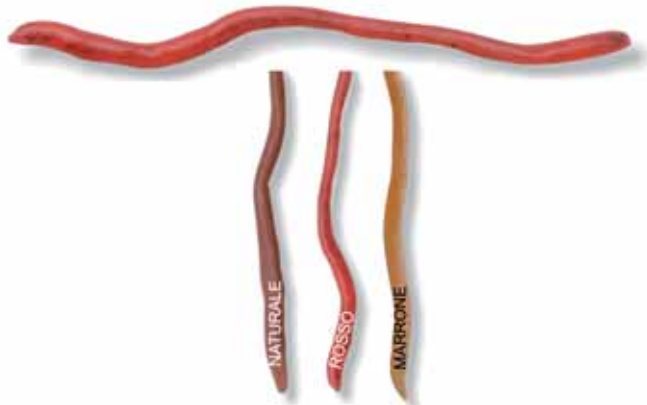

Power worms is an imitation of a sand worm, with a very captivating appearance, and a very realistic movement given its softness, in three colors and three different sizes with its characteristic shrimp scent rich in proteins and pheromones make it a bait irresistible.

LOMBRICO WORMS

Fedele riproduzione del classico lombrico di terra è una esca morbidissima, ideale per la pesca alla trota sia di laghetto che di fiume

Faithful reproduction of the classic land lombrico is a very soft lure, ideal for trout fishing in both lakes and rivers.